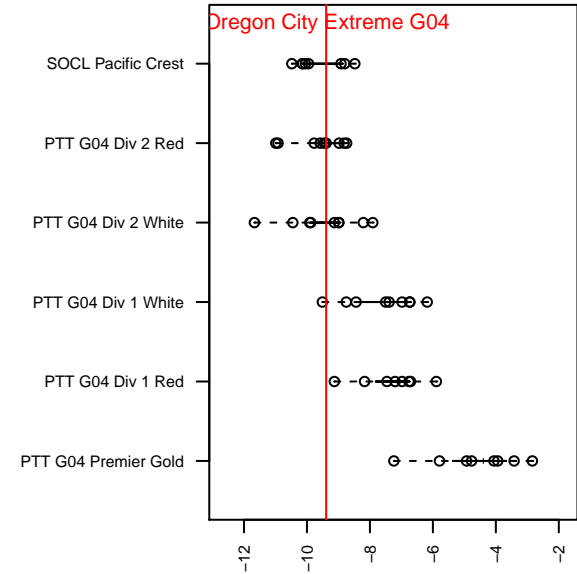

**attack and defense rating
relative to others at age
and all opponents in last 13 months**