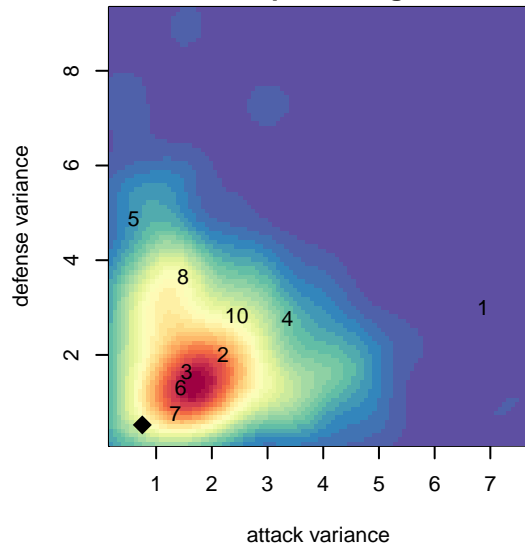

Oregon City Extreme G04

Oregon City, OR
G04 total strength=183
attack=0.11 defense=0.13
fall league = PTT G04 Div 2 Red

alt names used:
Crossfire Oregon OCSC Extreme
Oregon City Soccer Club Extreme

Venues played:
2015 Chinook Cup U11
2015 PTT G04 Division 2 Red

Oregon City Extreme G04
Dots are actual minus expected GF (blue circles) and GA (red triangles).
Blue line is smoothed change in attack strength. Red is smoothed change in defense strength.

**attack and defense variance (black dot)
relative to other teams
and top 10 in region**